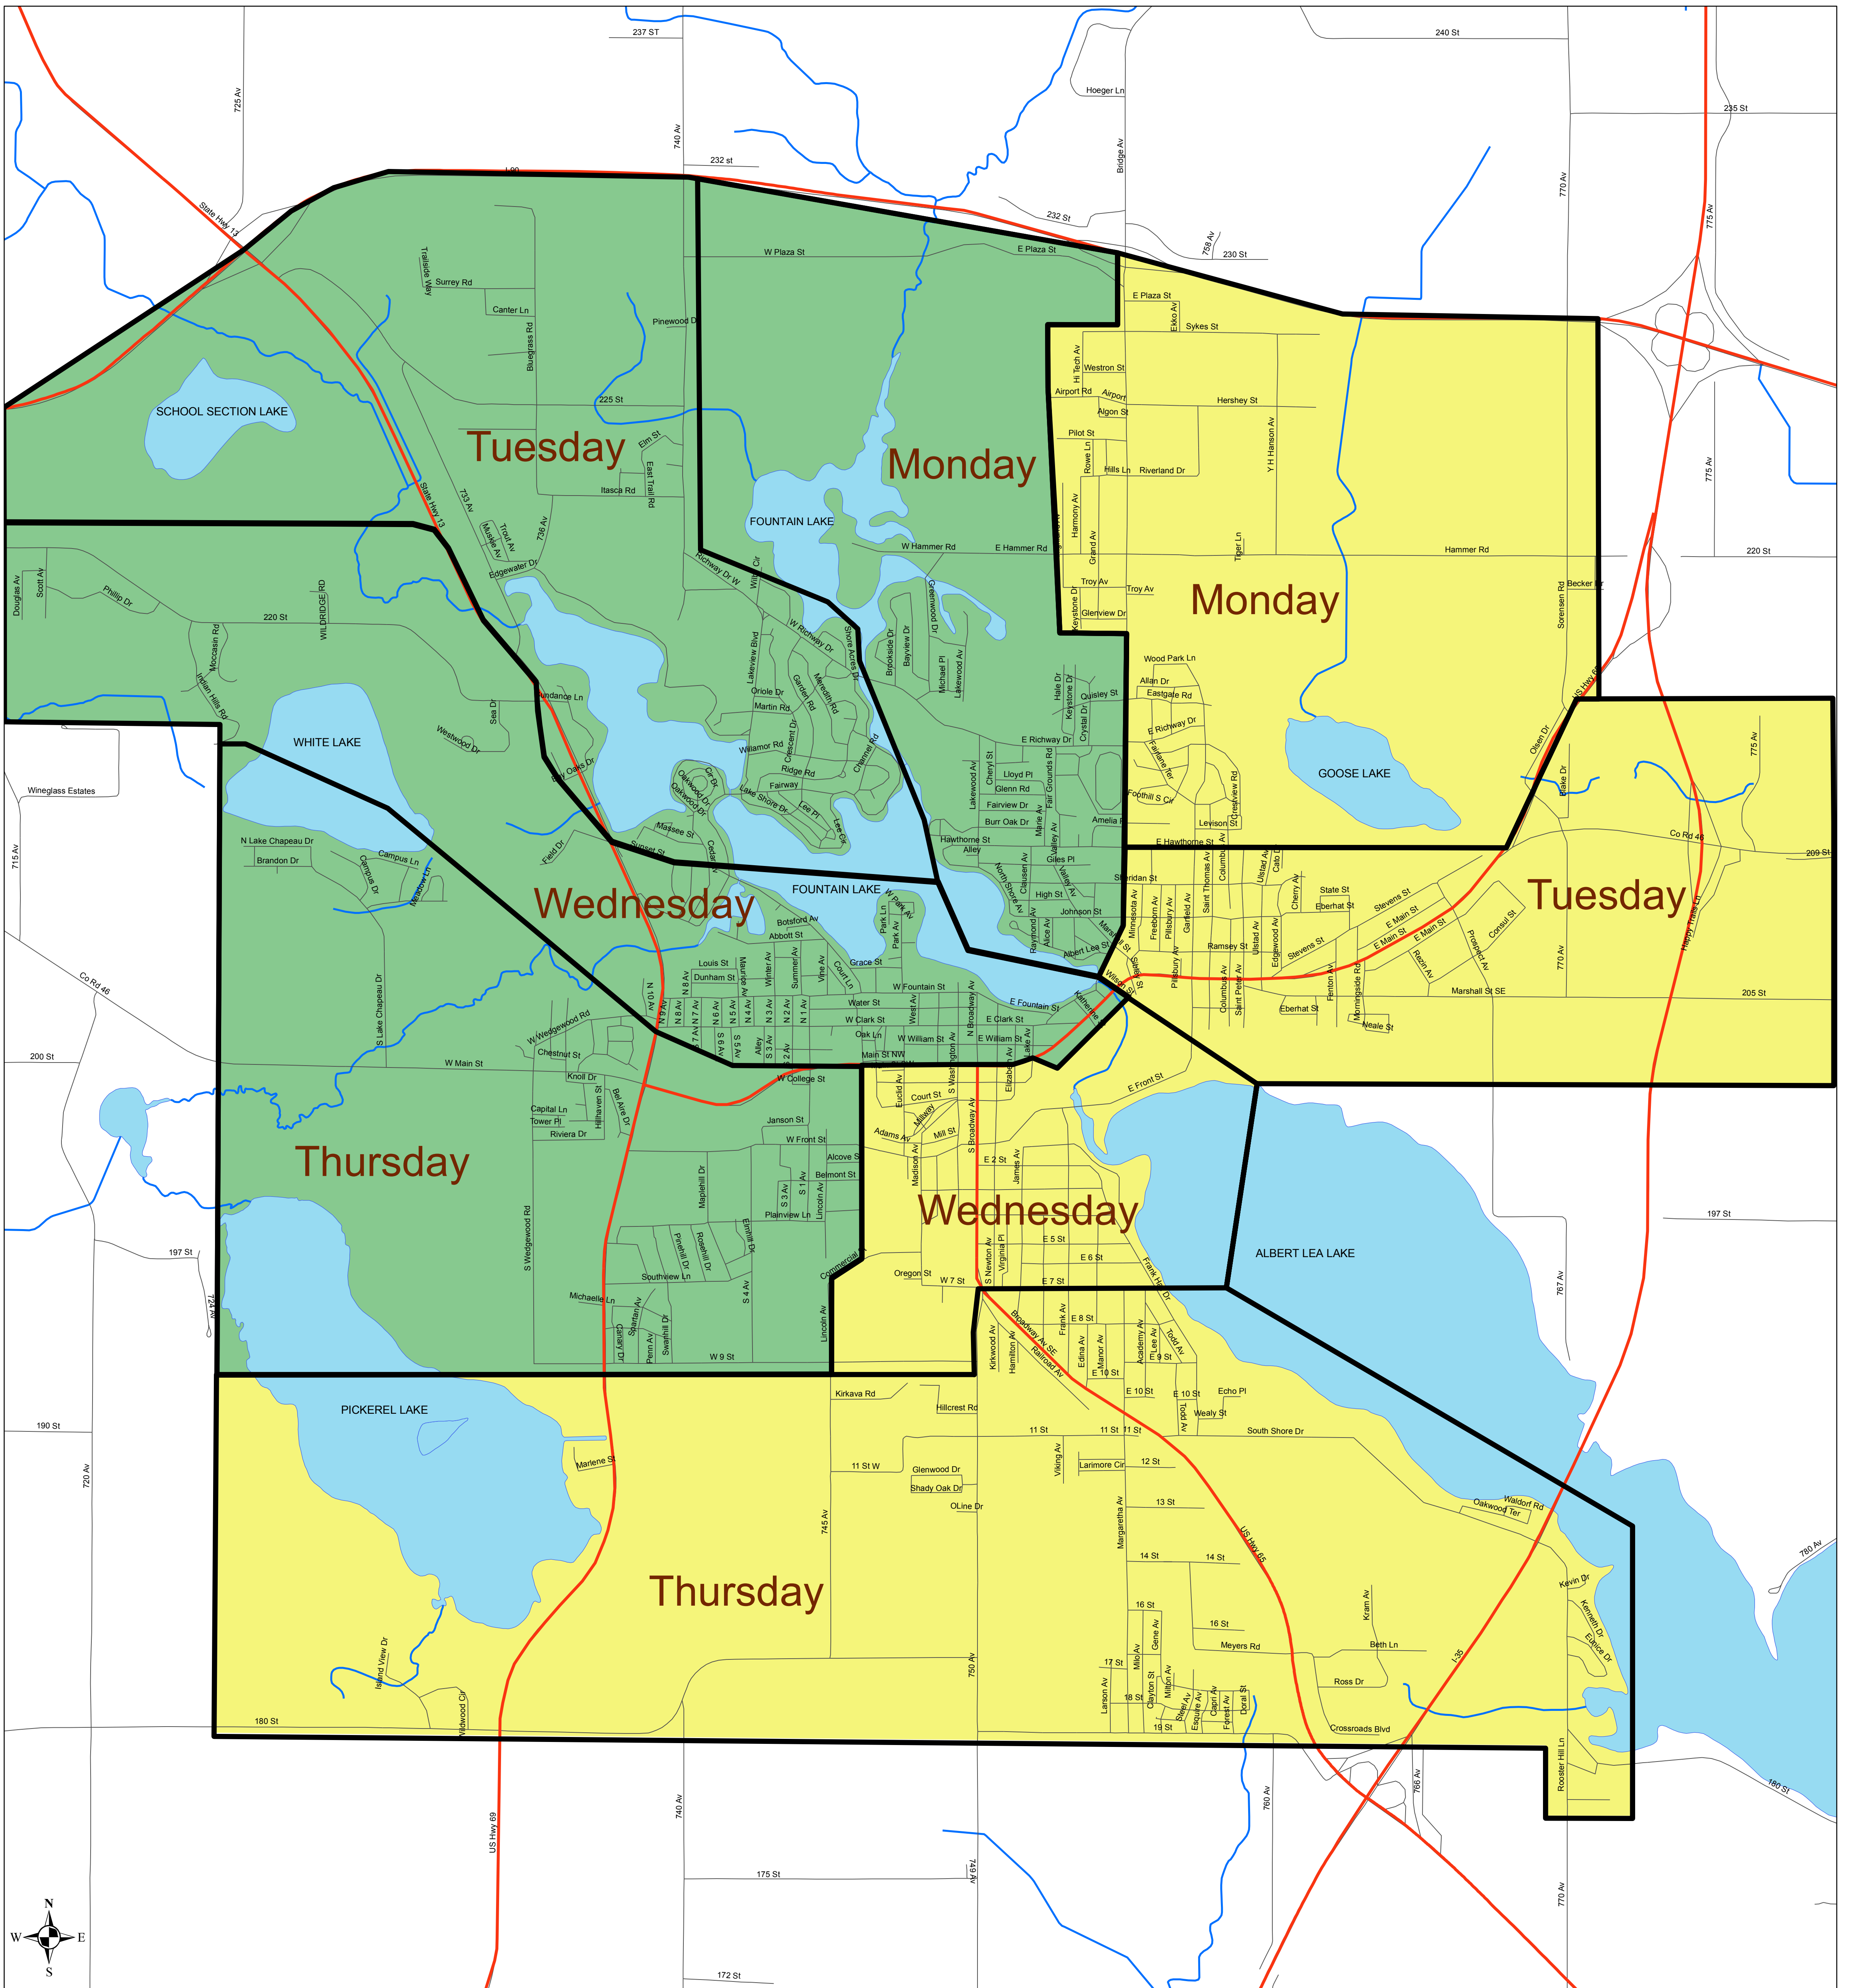

Recycling Days

— Major Roads
Recycling Zones
 Yellow Week
 Green Week

Green Week
Friday: Geneva, Hayward, Hollandale
Monday: Glenville

Yellow Week
Friday: Alden, Emmons, Freeborn, Hartland, Manchester
Thursday: Conger, Twin Lakes
Monday: Clarks Grove

Waste Management Services Recycling Center
2 Mi N. on Co. Rd 22 (Bridg Ave) Albert Lea, Mn 56007
Phone: 507-826-3610 or 1-800-222-6214

Recycling Services will be one day late after a holiday.
For more information about recycling and other special waste disposal or collection programs go to the Environmental Services web page at www.co.freeborn.mn.us

Produced By: Freeborn County Environmental Services, Jeff Kaiser
Date: 3/23/2010
Revised 8/24/2010, Rachel Chrz