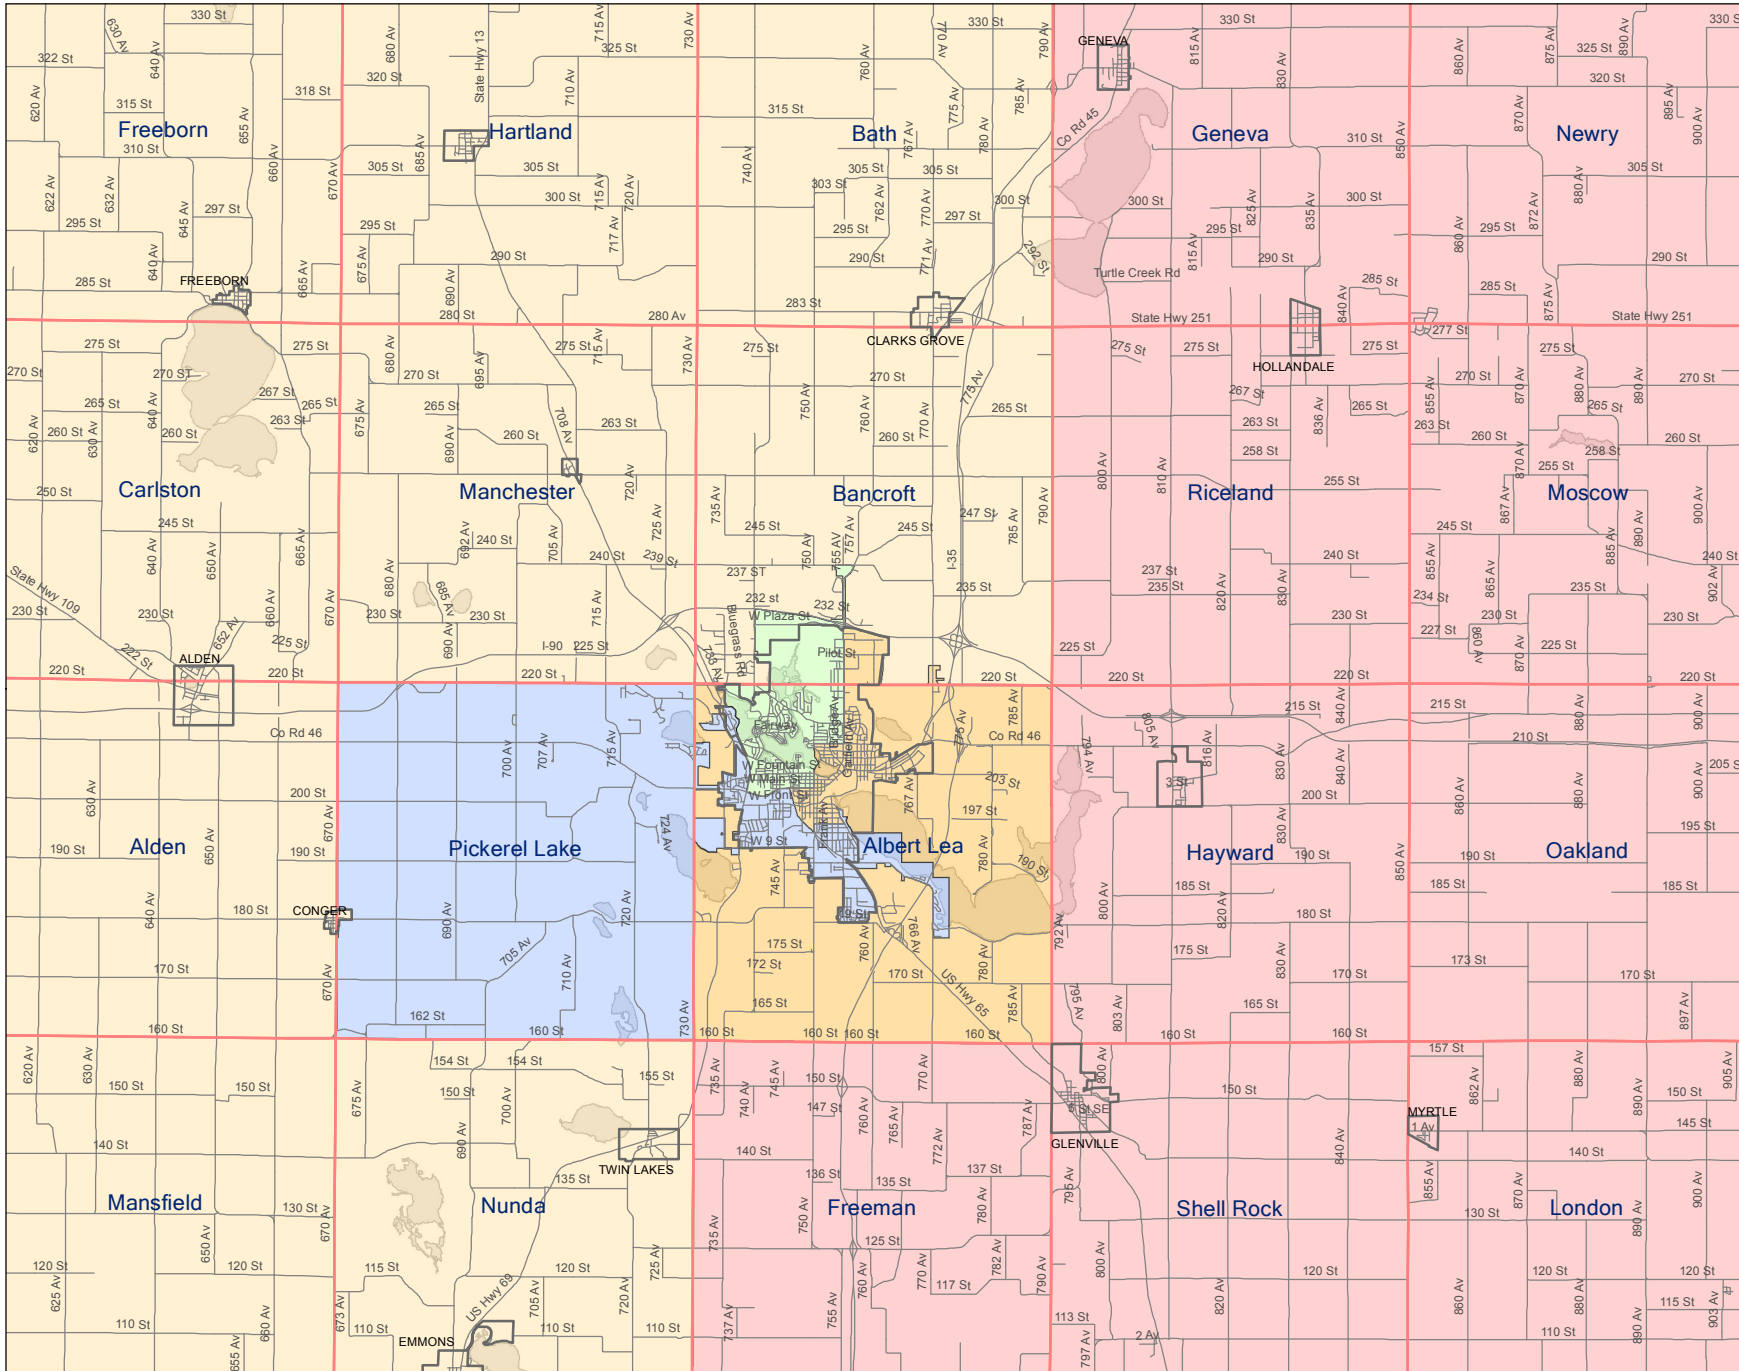

Freeborn County Commissioner Districts

- 1 - Glen Mathiason
- 2 - Daniel Belshan
- 3 - Jim Nelson
- 4 - Christopher Shoff
- 5 - Mike Lee

Produced by: Rachel Chrz
Freeborn County
Environmental Services
March 22, 2011