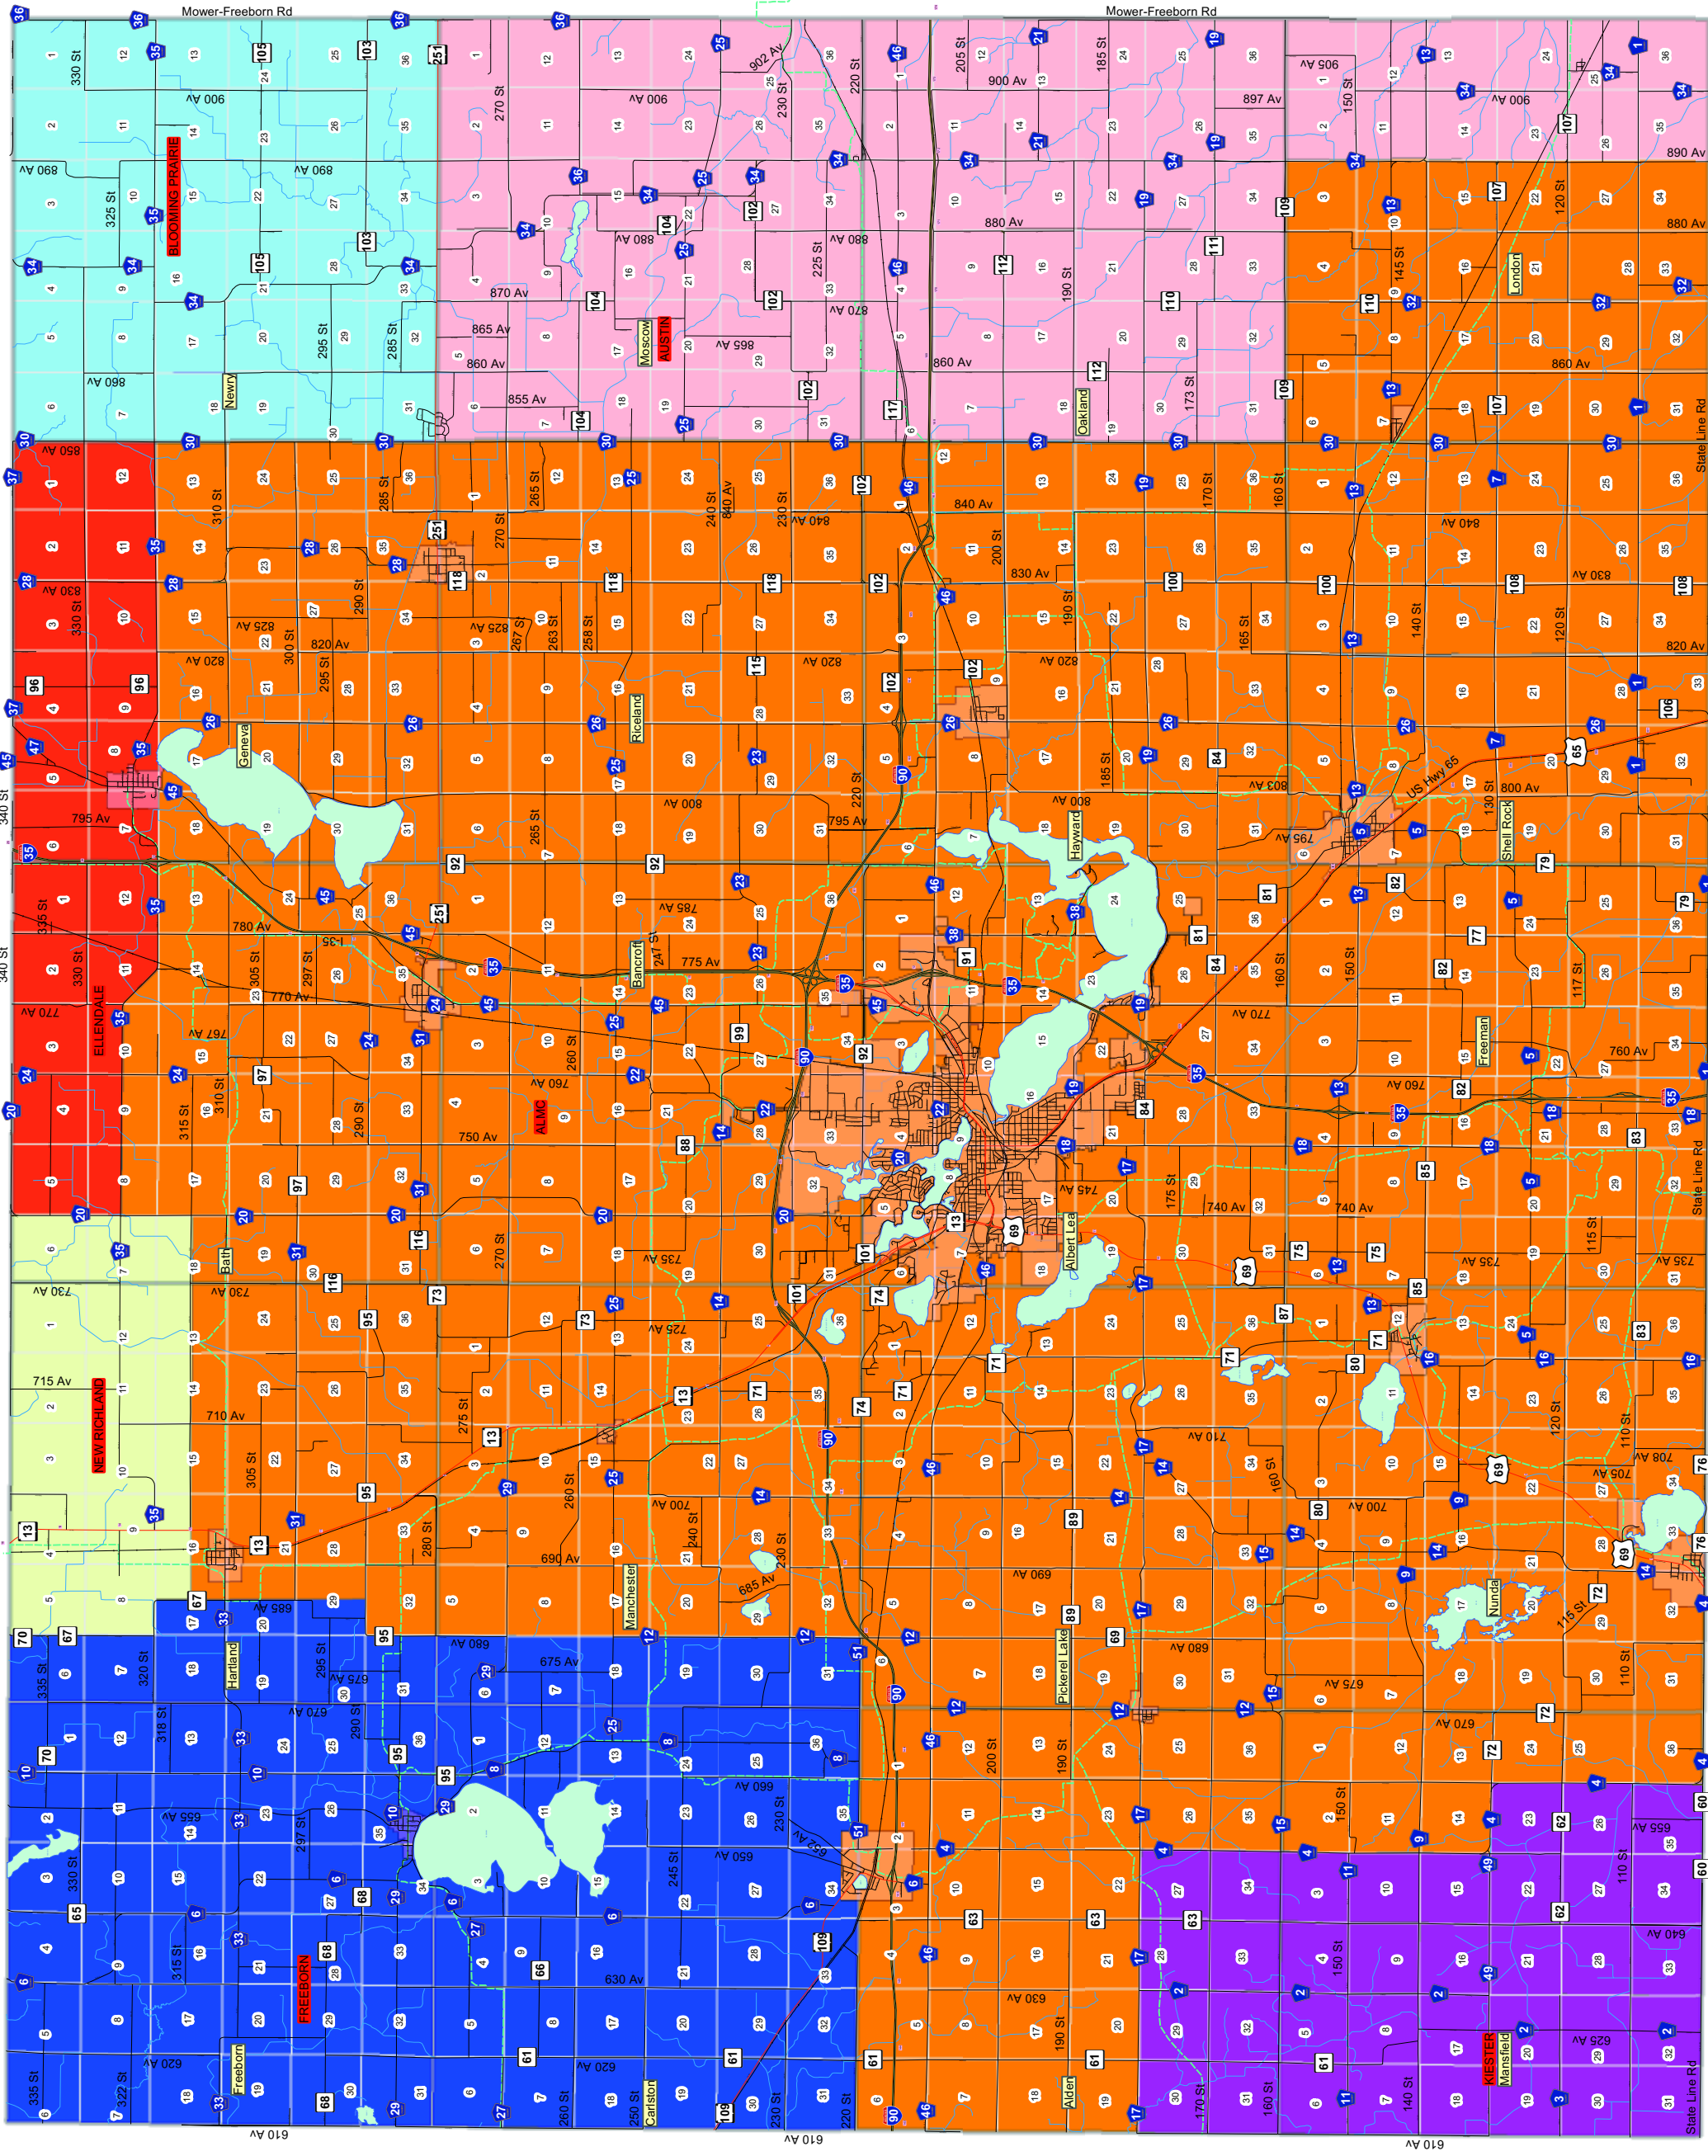

Ambulance Areas

-  ALMC
-  AUSTIN
-  BLOOMING PRAIRIE
-  ELLENDALE
-  FREEBORN
-  KIESTER
-  NEW RICHLAND

Fire Departments

- AL TWP
- ALDEN
- ALFD
- BLOOMING PRAIRIE
- CLARKS GROVE
- CONGER
- ELLENDALE
- EMMONS
- FREEBORN
- GENEVA
- GLENVILLE
- HARTLAND
- HAYWARD
- HOLLANDALE
- KIESTER
- LONDON
- MANCHESTER
- MYRTLE
- SCARVILLE
- TWIN LAKES
- WALTERS
- WELLS