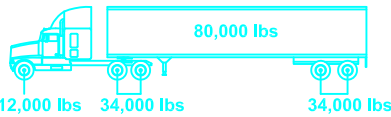

Freeborn County Highway Weight Restrictions

- 10 Ton ———
- 9 Ton ———
- 7 Ton ———
- 5 Ton ———

All Gravel Roads are 5 Ton unless otherwise Posted.

FREEBORN COUNTY

507-377-5188

<http://www.co.freeborn.mn.us/137/highway>

10 Tons

9 Tons

7 Tons

5 Tons

Revision Date: 12/18/2019
Revision By: dkenison
Plot Date: 12/18/2019