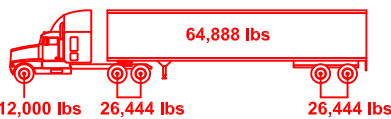

Freeborn County Highway Weight Restrictions

- 10 Ton ———
- 9 Ton ———
- 7 Ton ———
- 5 Ton ———

All Gravel Roads are 5 Ton unless otherwise Posted.

FREEBORN COUNTY

507-377-5188

<http://www.co.freeborn.mn.us/137/highway>

10 Tons

9 Tons

7 Tons

5 Tons

Revision Date: 12/18/2019
Revision By: dkenison
Plot Date: 12/18/2019