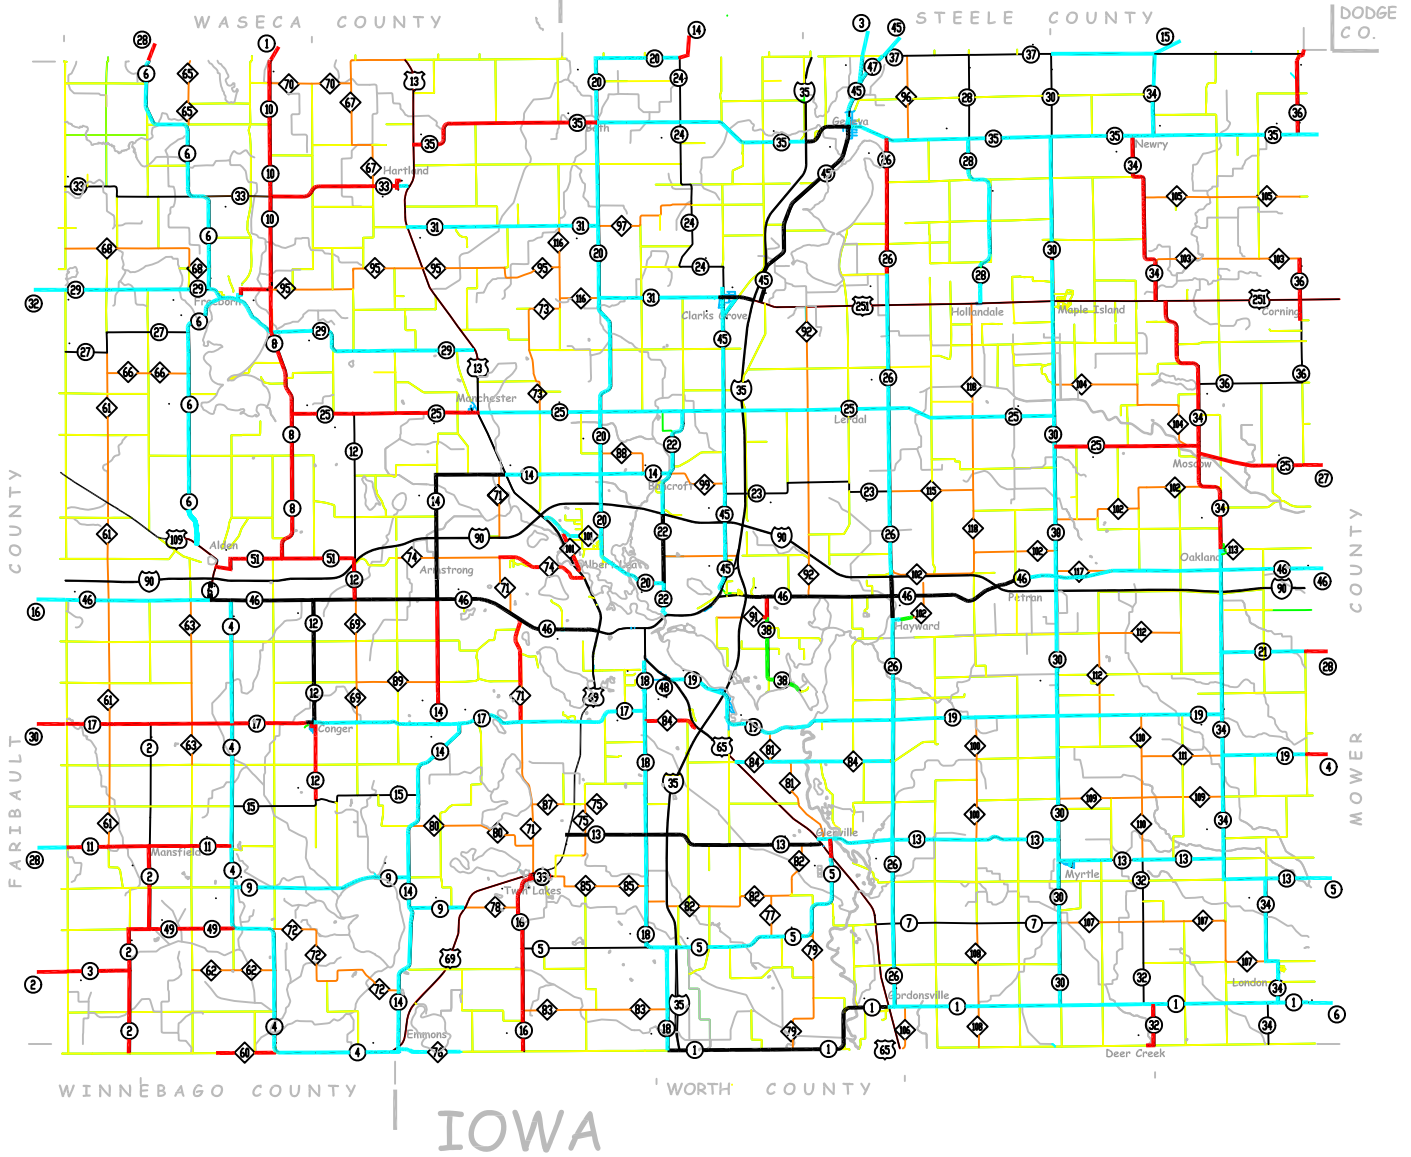

# Freeborn County Highway Weight Restrictions

- 10 Ton ———
- 9 Ton ———
- 7 Ton ———
- 5 Ton ———

All Gravel Roads are 5 Ton unless otherwise Posted.

**FREEBORN COUNTY**

507-377-5188

<http://www.co.freeborn.mn.us/137/highway>

## 10 Tons

## 9 Tons

## 7 Tons