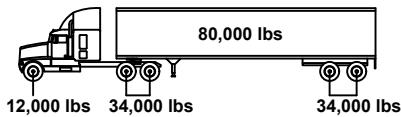

Freeborn County Highway Weight Restrictions

- 10 Ton ———
- 9 Ton ———
- 7 Ton ———
- 5 Ton ———

All Gravel Roads are 5 Ton unless otherwise Posted.

FREEBORN COUNTY

507-377-5188

<http://www.co.freeborn.mn.us/137/highway>