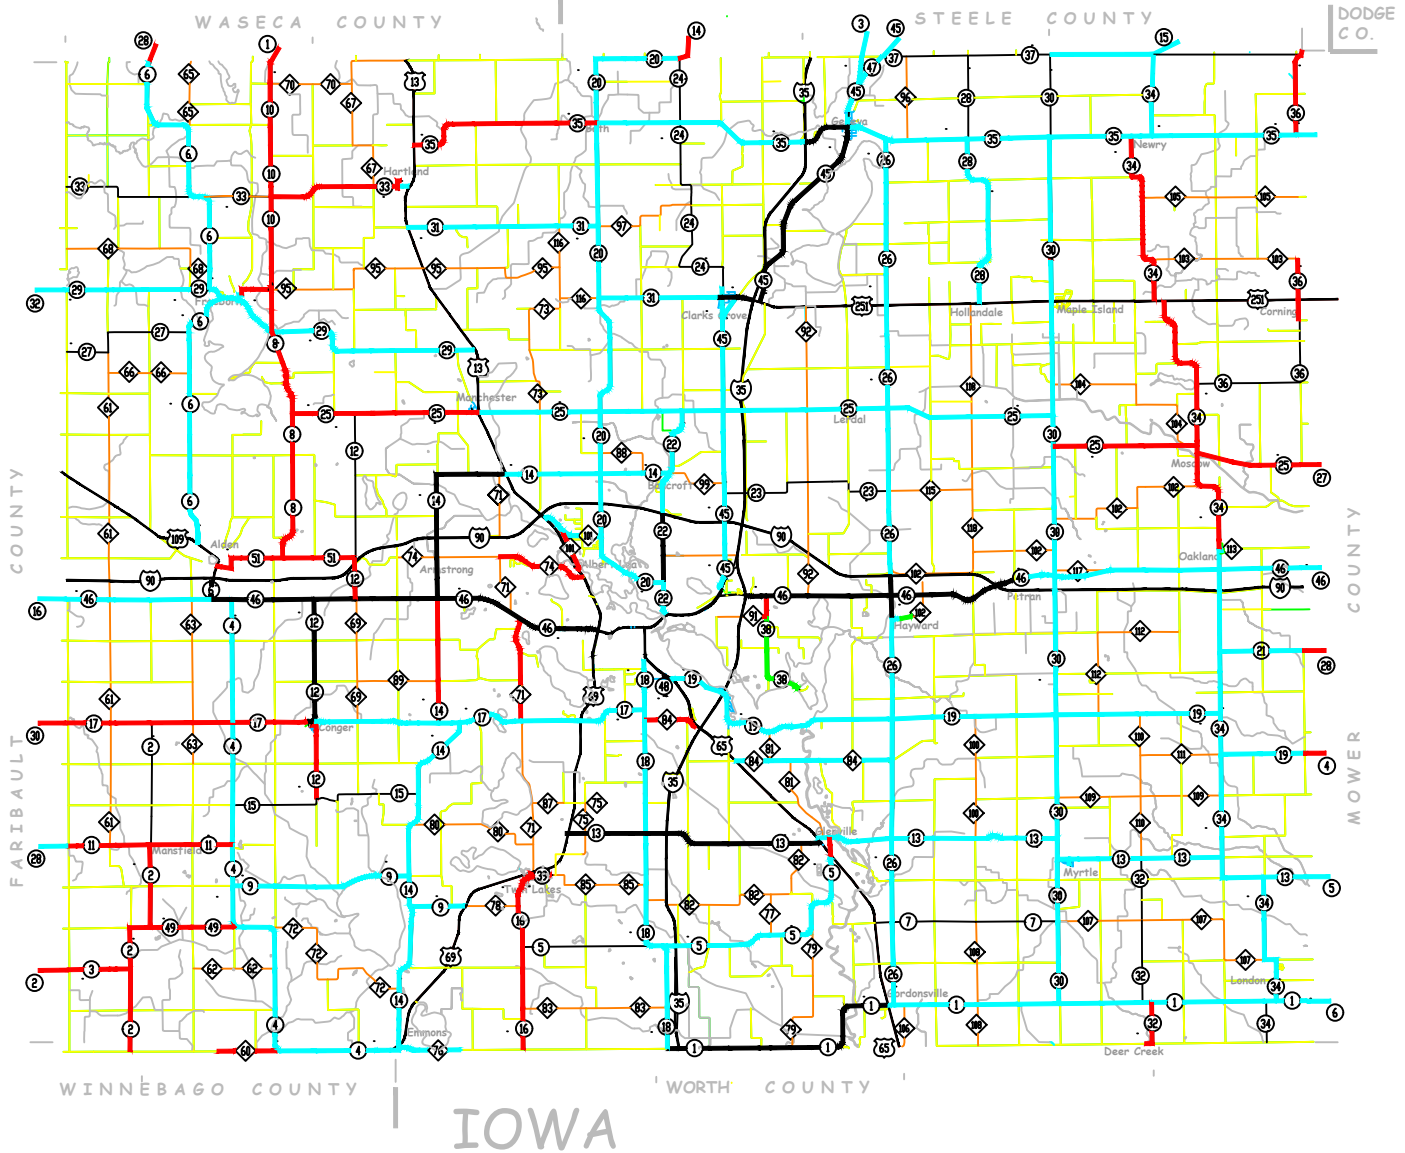

Freeborn County Highway Weight Restrictions

- 10 Ton ———
- 9 Ton ———
- 7 Ton ———
- 5 Ton ———

All Gravel Roads are 5 Ton unless otherwise Posted.

FREEBORN COUNTY

507-377-5188

<http://www.co.freeborn.mn.us/137/highway>

Revision Date: 3/14/2022
 Revision By: dkubiatowicz
 Plot Date: 3/14/2022