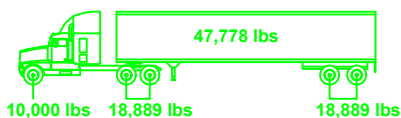

Freeborn County Highway Weight Restrictions

- 10 Ton ———
- 9 Ton ———
- 7 Ton ———
- 5 Ton ———

All Gravel Roads are 5 Ton unless otherwise Posted.

FREEBORN COUNTY

507-377-5188

<http://www.co.freeborn.mn.us/137/highway>