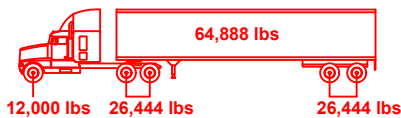

Freeborn County Highway Weight Restrictions

- 10 Ton ———
- 9 Ton ———
- 7 Ton ———
- 5 Ton ———

All Gravel Roads are 5 Ton unless otherwise Posted.

FREEBORN COUNTY

507-377-5188

<http://www.co.freeborn.mn.us/137/highway>