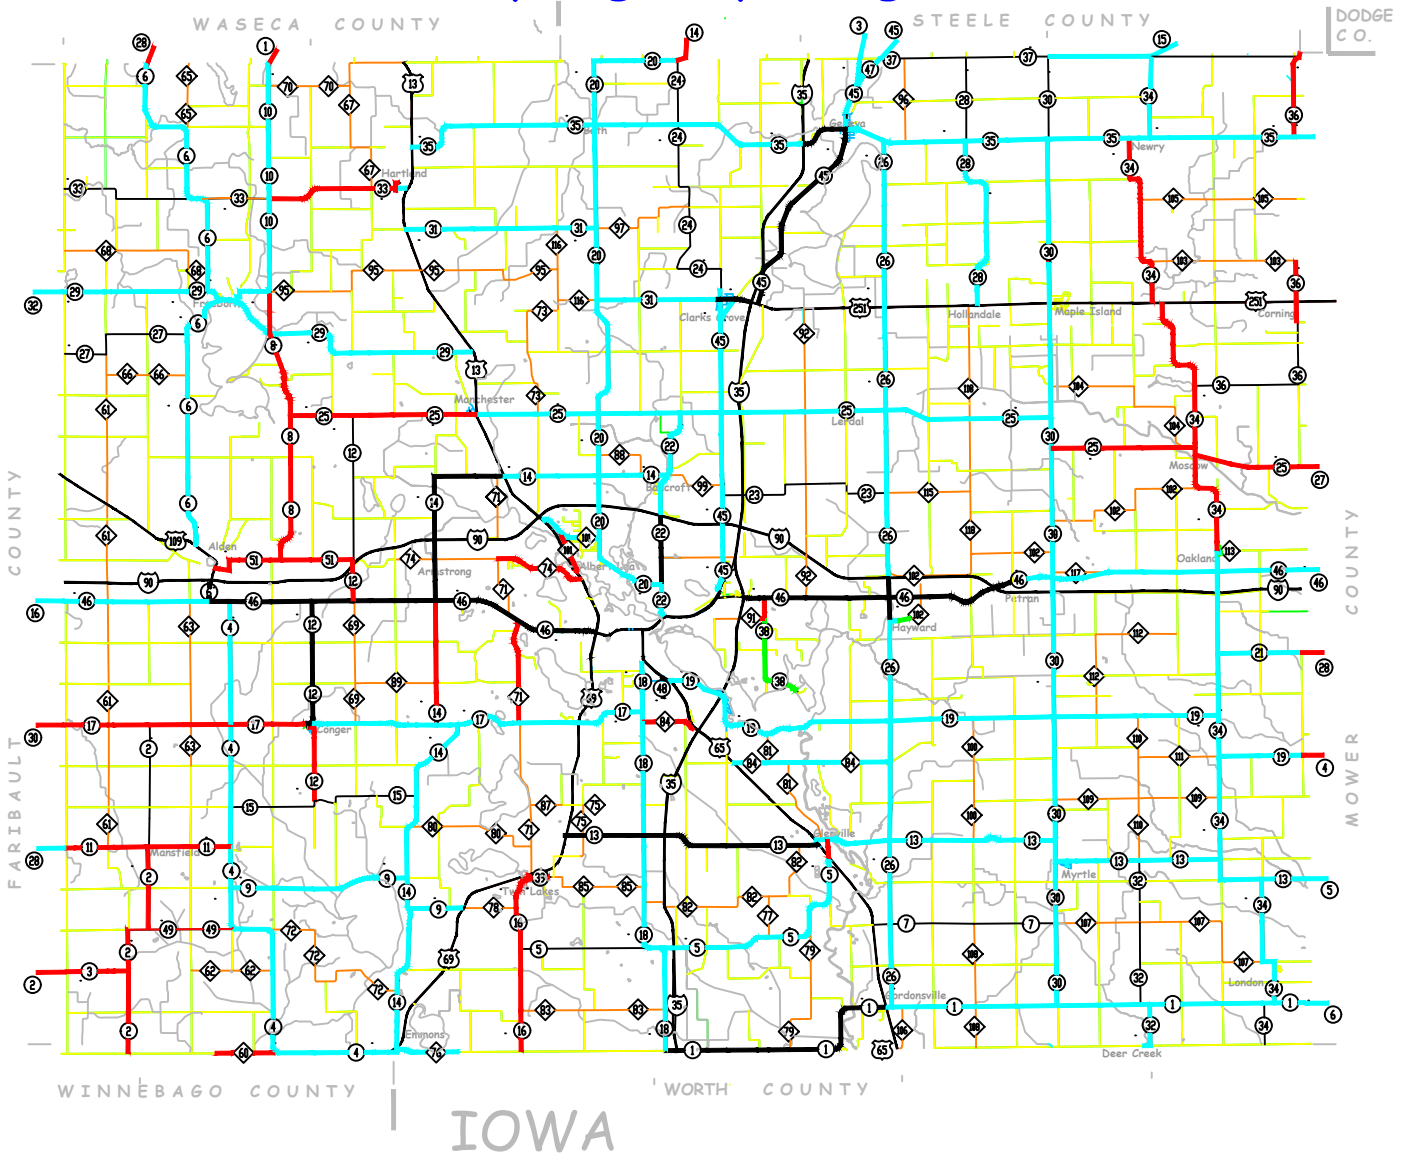

Freeborn County Highway Weight Restrictions

- 10 Ton ———
- 9 Ton ———
- 7 Ton ———
- 5 Ton ———

All Gravel Roads are 5 Ton unless otherwise Posted.

FREEBORN COUNTY

507-377-5188

<http://www.co.freeborn.mn.us/137/highway>

Revision Date: 3/14/2022
 Revision By: dkubiatowicz
 Plot Date: 3/14/2022