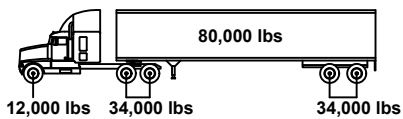

Freeborn County Highway Weight Restrictions

- 10 Ton ———
- 9 Ton ———
- 7 Ton ———
- 5 Ton ———

All Gravel Roads are 5 Ton unless otherwise Posted.

FREEBORN COUNTY

507-377-5188

<http://www.co.freeborn.mn.us/137/highway>