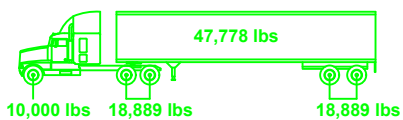

Freeborn County Highway Weight Restrictions

- 10 Ton ———
- 9 Ton ———
- 7 Ton ———
- 5 Ton ———

All Gravel Roads are 5 Ton unless otherwise Posted.

FREEBORN COUNTY

507-377-5188

<http://www.co.freeborn.mn.us/137/highway>