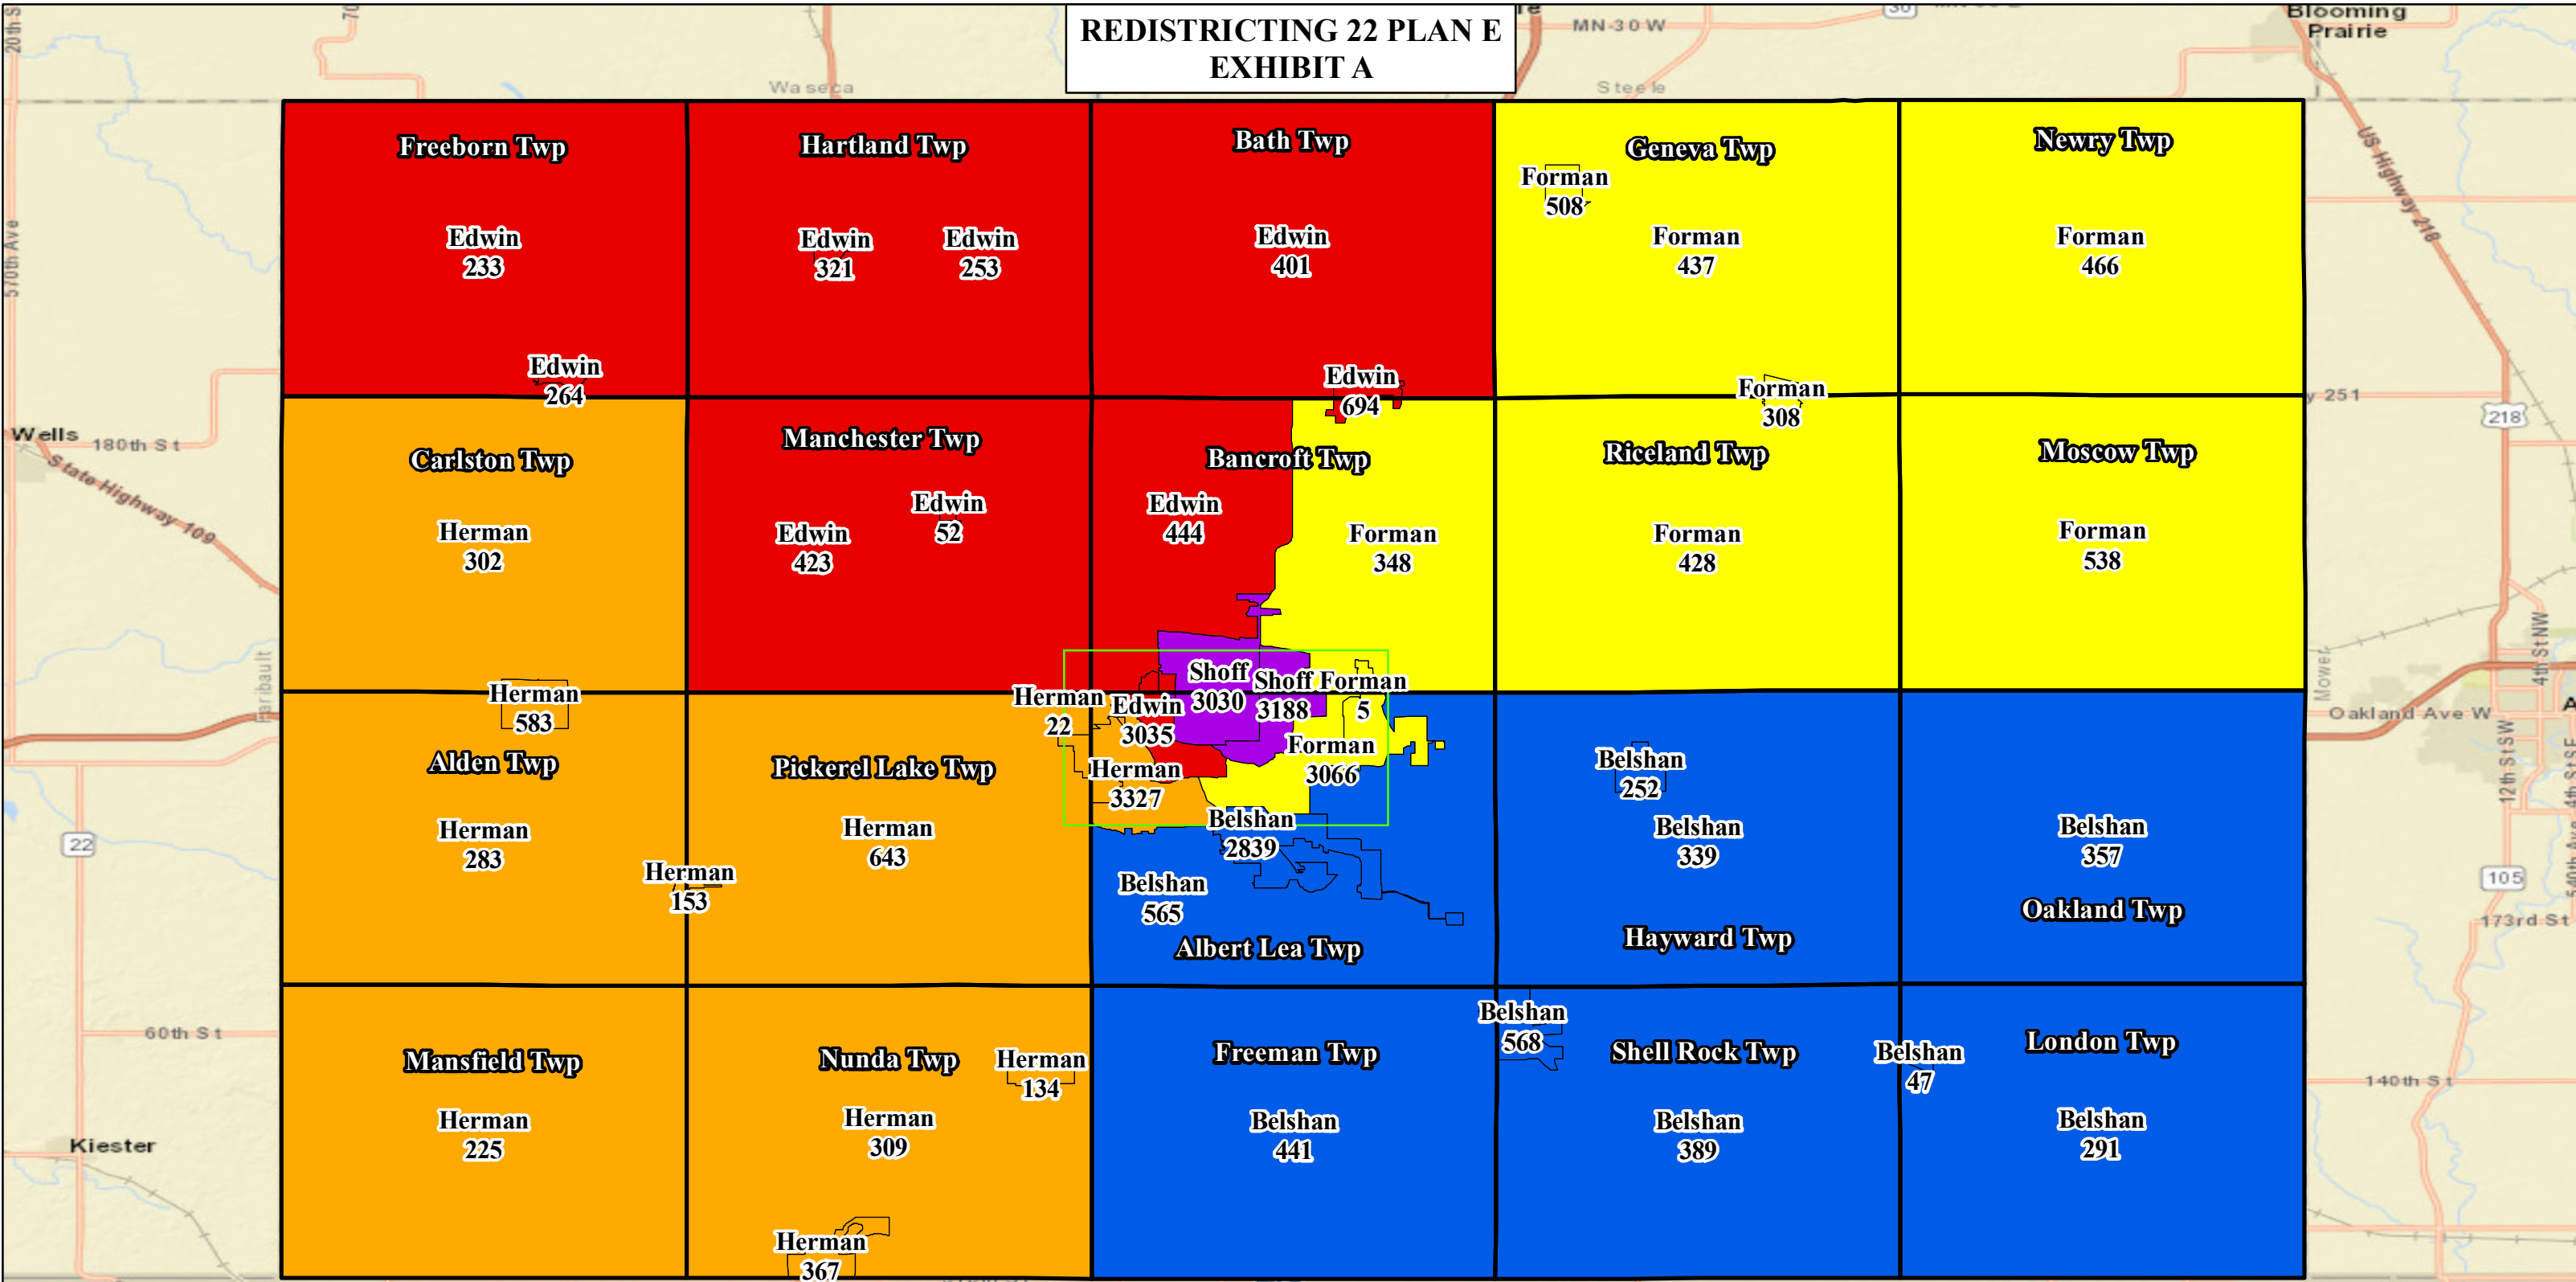

**REDISTRICTING 22 PLAN E
EXHIBIT A**

Legend

- Belshan = 6088
- Edwin = 6120
- Forman = 6104
- Herman = 6359
- Shoff = 6224
- Insert Extent
- Insert AL Wards